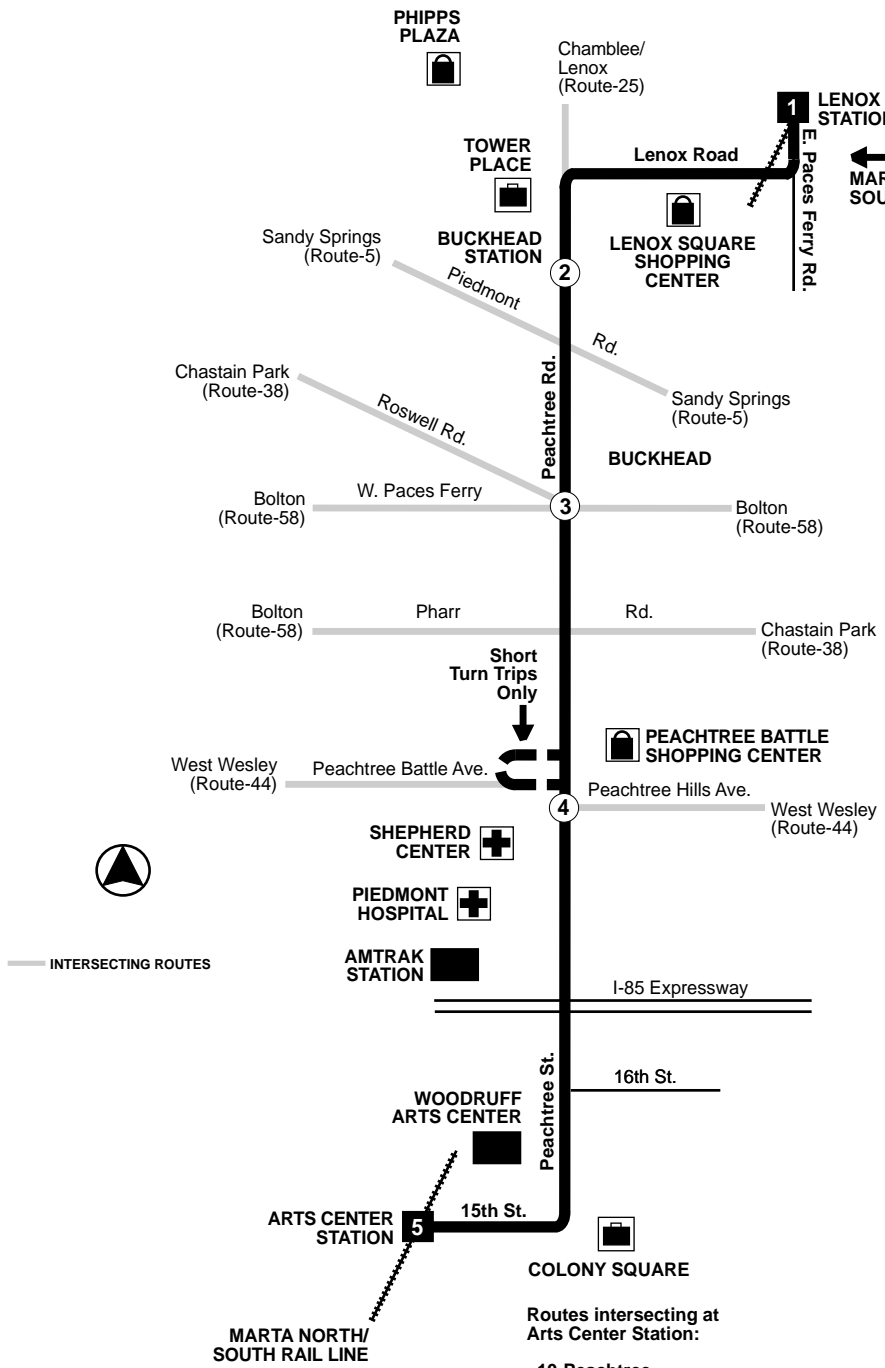

Routes intersecting at Lenox Station:

- 25-Lenox/Chamblee
- 47-I-85 Access/Woodcock

← MARTA NORTH/
SOUTH RAIL LINE

- Routes intersecting at Arts Center Station:**
- 10-Peachtree
 - 27-Monroe Drive (Sundays Only)
 - 36-North Decatur
 - 98-West End/Arts Center
 - Cobb Community Transit

— INTERSECTING ROUTES